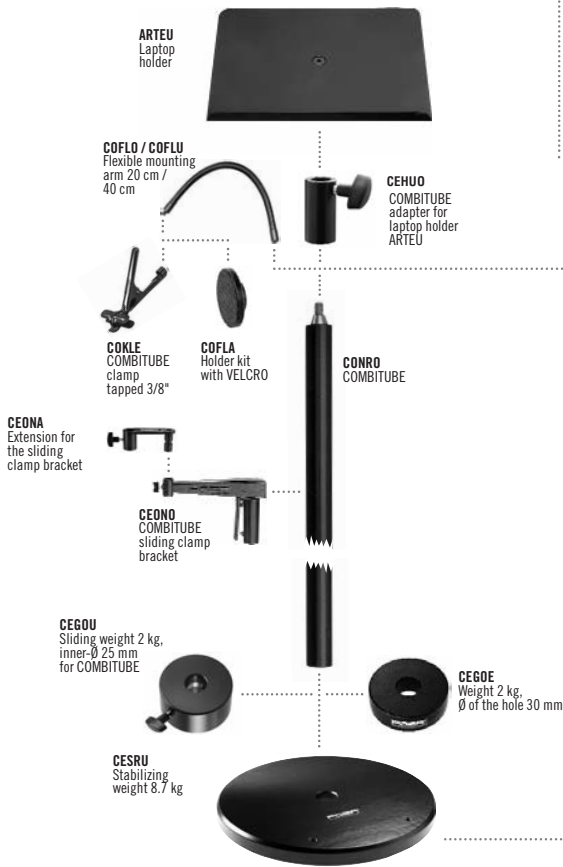

Overview of the versatility of STARE

All-purpose mobile stand

CEBLA BRONCOLOR lamp adapter
CEPRO Adjustable hook fitting

CEBLI All-purpose lamp adapter
COLBE All-purpose adaptor with wing nut
CEBLO insert adapter with 1/4" thread or 3/8" thread

RODEE Lamp adapter with COMBITUBE inner cone
CESTA COMBITUBE top plate with wing nut

Adjustable light stand

Low lamp stand

CEGOU
Sliding weight 2 kg, inner-Ø 25 mm for COMBITUBE

CEGOE
Weight 2 kg, Ø of the hole 30 mm

CESRU
Stabilizing weight 8.7 kg

STAPI
Telescopic upright. Female COMBITUBE connector underneath, all-purpose lamp adapter above