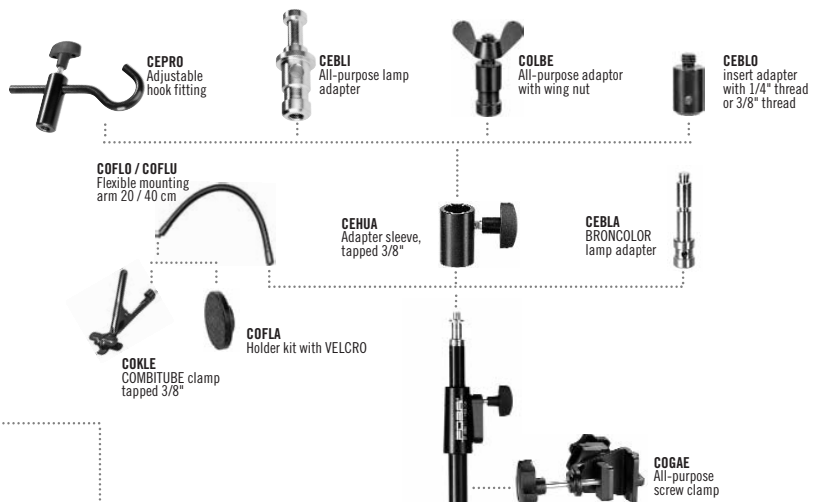

Overview of the versatility of STARE

All-purpose mobile stand

CEBLA BRONCOLOR lamp adapter
CEPRO Adjustable hook fitting

CEBLI All-purpose lamp adapter
COLBE All-purpose adaptor with wing nut
CEBLO insert adapter with 1/4" thread or 3/8" thread

RODEE Lamp adapter with COMBITUBE inner cone
CESTA COMBITUBE top plate with wing nut

Adjustable light stand

Low lamp stand

CEGOU
Sliding weight 2 kg, inner-Ø 25 mm for COMBITUBE

CEGOE
Weight 2 kg, Ø of the hole 30 mm

CESRU
Stabilizing weight 8.7 kg

STAPI
Telescopic upright. Female COMBITUBE connector underneath, all-purpose lamp adapter above