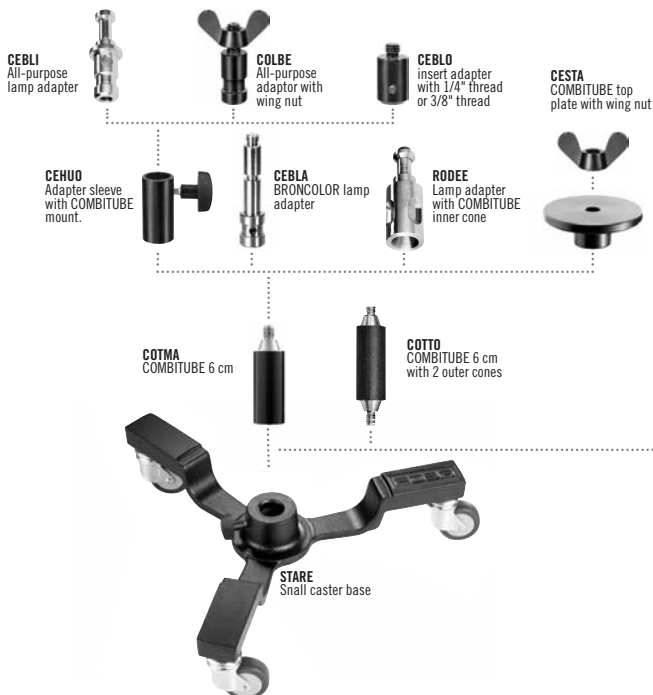

Overview of the versatility of STARE

All-purpose mobile stand

CEBLA BRONCOLOR lamp adapter
CEPRO Adjustable hook fitting

CEBLI All-purpose lamp adapter
COLBE All-purpose adaptor with wing nut
CEBLO insert adapter with 1/4" thread or 3/8" thread

RODEE Lamp adapter with COMBITUBE inner cone
CESTA COMBITUBE top plate with wing nut

Adjustable light stand

Low lamp stand

CEGOU
Sliding weight 2 kg, inner-Ø 25 mm for COMBITUBE

CEGOE
Weight 2 kg, Ø of the hole 30 mm

CESRU
Stabilizing weight 8.7 kg

STAPI
Telescopic upright. Female COMBITUBE connector underneath, all-purpose lamp adapter above